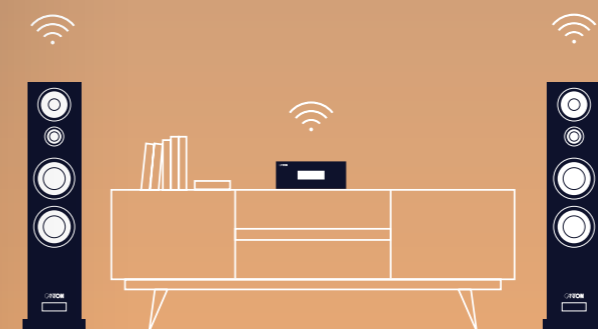

AMP & CONNECT

- Incorporate existing speakers into the Canton Smart world
- Control centre for all speakers and devices
- State-of-the-art technology for film and music experiences